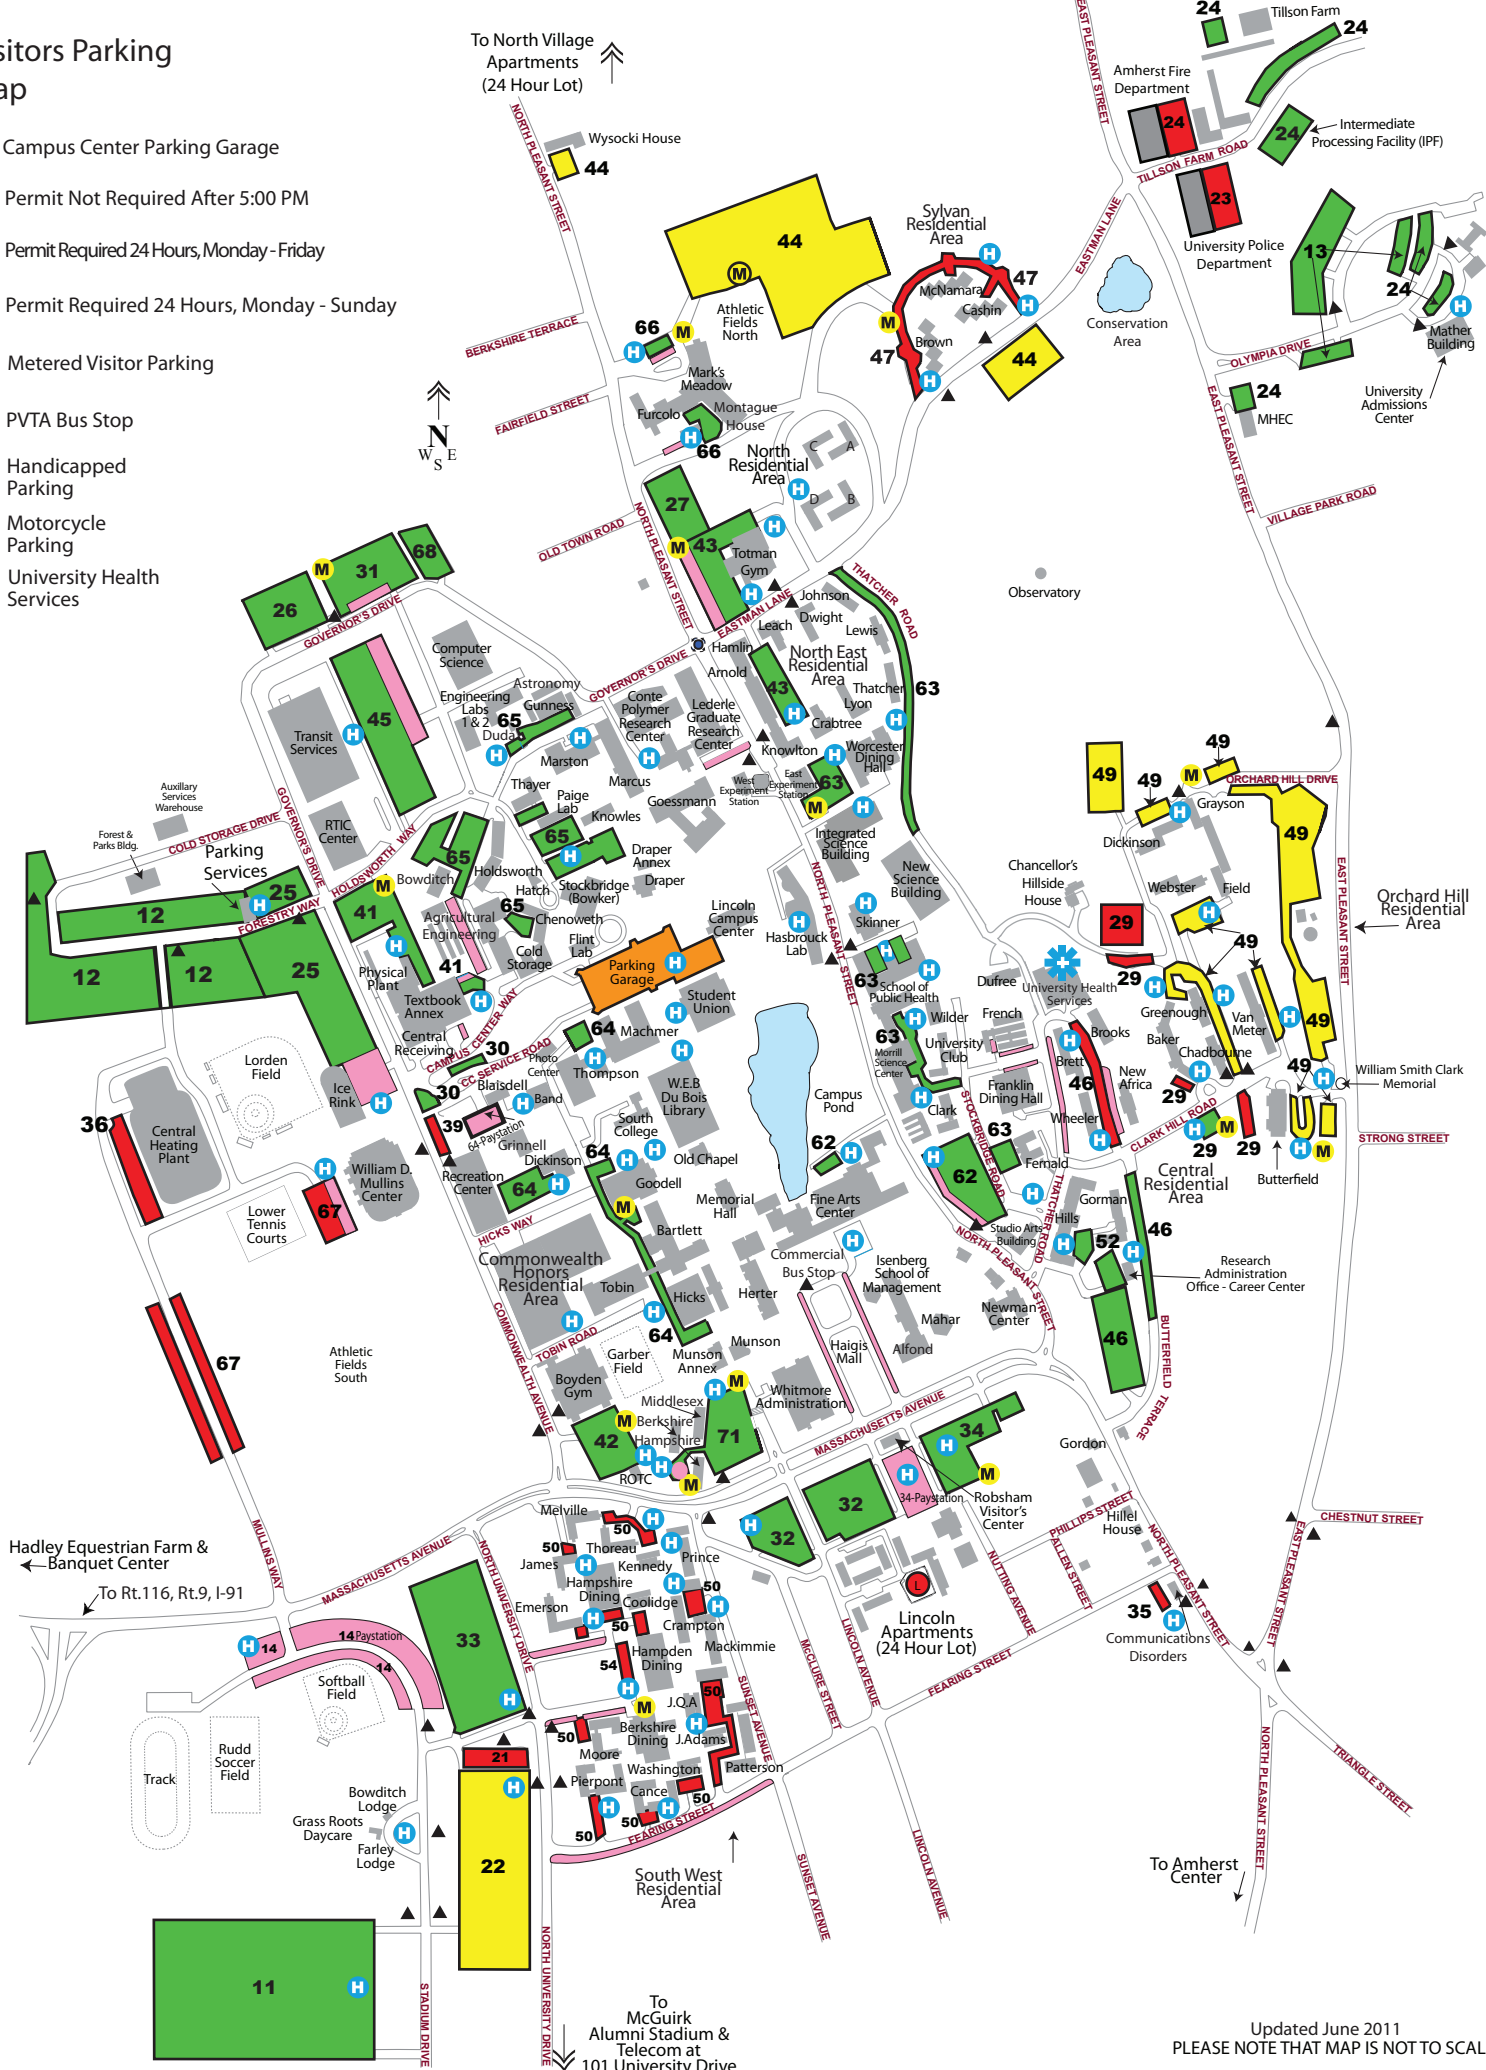

Visitors Parking Map

- Campus Center Parking Garage
- Permit Not Required After 5:00 PM
- Permit Required 24 Hours, Monday - Friday
- Permit Required 24 Hours, Monday - Sunday
- Metered Visitor Parking
- PVTA Bus Stop
- H Handicapped Parking
- M Motorcycle Parking
- University Health Services

Hadley Equestrian Farm & Banquet Center
 ← To Rt. 116, Rt. 9, I-91

To North Village Apartments (24 Hour Lot)
 ↑

To McGuirk Alumni Stadium & Telecom at 101 University Drive
 ↑

Updated June 2011
 PLEASE NOTE THAT MAP IS NOT TO SCALE